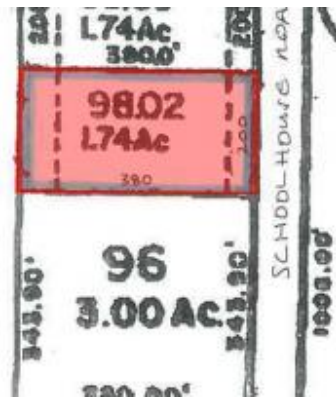

## **\$54,900 - 310 Schoolhouse Road, Whiting**

MLS® #21910926

**\$54,900**

Bedroom, Bathroom,  
Land / Lot on 2 Acres

Whiting, Whiting, NJ

200" x 380", 1.74 acre wooded lot