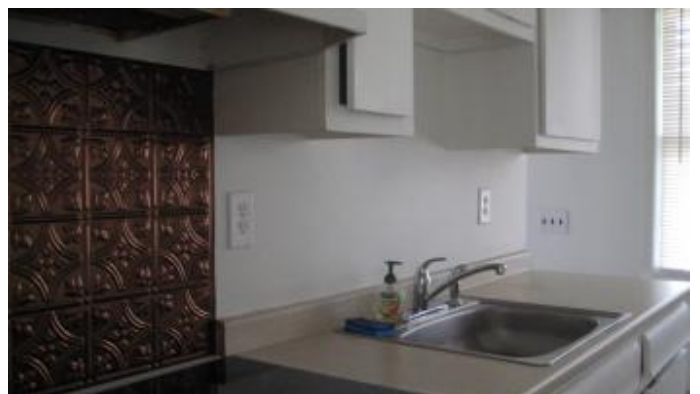

4001 Hylan Boulevard
Staten Island, NY 10308
Tel: (718) 966-9669
Fax: (718) 504-5078

$99,900 - 8 Caribou Drive 70, Whiting

MLS® #21917972

$99,900

2 Bedroom, 1.10 Bathroom,
Adult Community on 0 Acres

Crestwood 7, Whiting, NJ

Newbury model in Crestwood Village 7 offers a spacious open floor plan with a step down den. Plenty of room for entertaining family and friends. This home has a nice location in a very peaceful community. New driveway and hot water heater just installed. Grass cutting, bus service, trash pick up and clubhouse with activities are also included in the monthly maintenance fee.

Built in 1978

Essential Information

MLS® #	21917972
Price	$99,900
Bedrooms	2
Bathrooms	1.10
Full Baths	1
Half Baths	1
Acres	0.00
Year Built	1978
Type	Adult Community
Sub-Type	Detached
Style	Ranch, Detached
Status	Active

Community Information