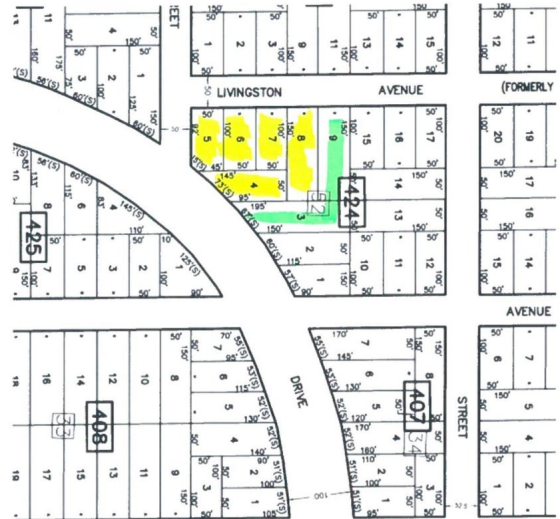

READY TO ESCAPE HOME AFTER A LONG BUSY DAY? LOCATED ONLY MINUTES FROM THE GARDEN STATE PARKWAY THIS COMMUTER'S DREAM IS PERFECTLY SITUATED IN A PEACEFUL, SERENE COUNTRYSIDE SETTING. BUILD YOUR DREAM HOME TODAY! water/ gas at street.. septic needed .37 ACRES(this is sold with lot 0 livingston,mls 21935402 one price of 99,500.)

Essential Information

MLS® #	21935403
Price	\$99,500
Square Footage	0.00
Acres	0.37
Type	Land / Lot
Sub-Type	Residential
Status	Active

Community Information

Address	Falkenberg Drive
Area	Berkeley
Subdivision	Pinewald
City	Bayville